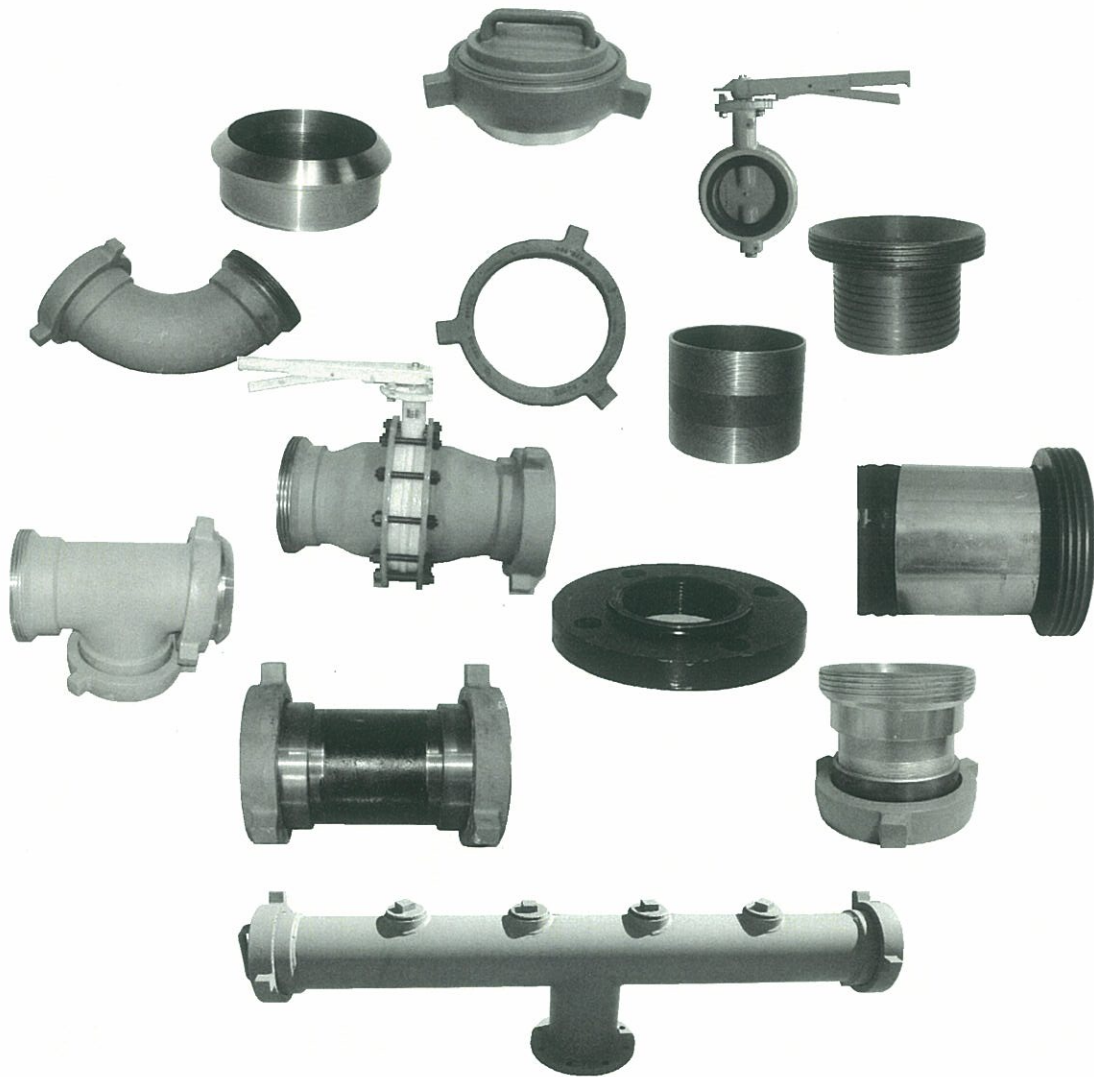

Frac Tank Supply